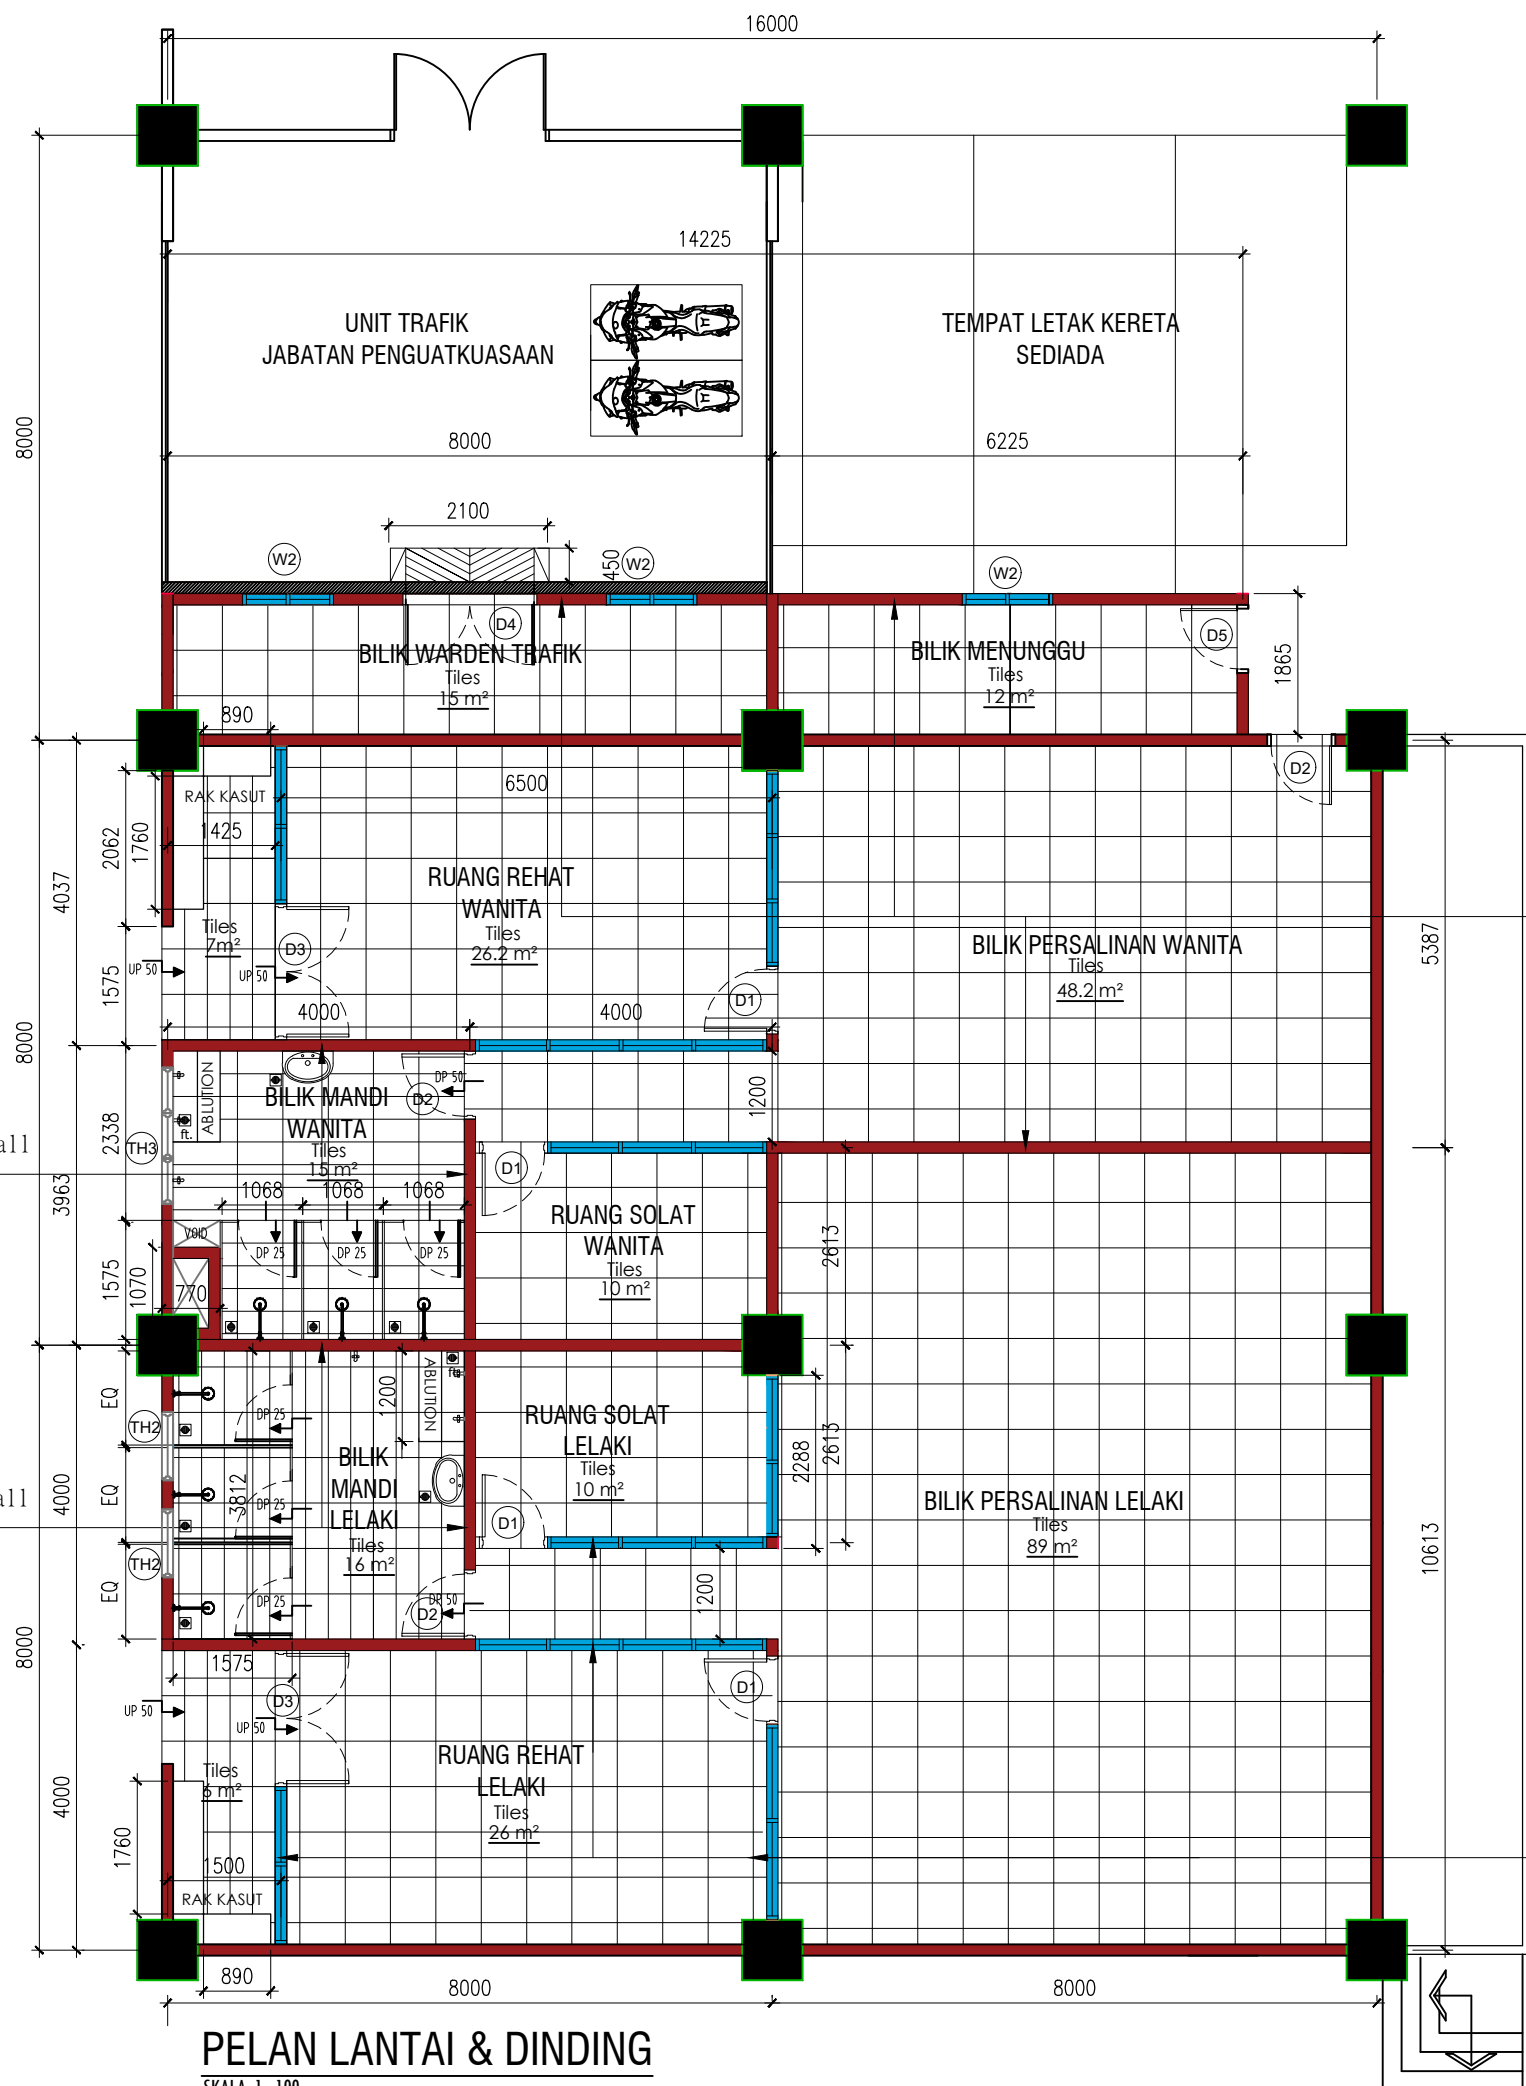

**MAJLIS BANDARAYA  
SUBANG JAYA,  
USJ 5,  
PERSIARAN PERPADUAN,  
47610 SUBANG JAYA,  
SELANGOR DARUL EHSAN**

NAMA PROJEK :

**CADANGAN MENGUBAHSUAI &  
MENAIKTARAF SETOR BARANGAN  
SITAAAN KEPADA BILIK PERSALINAN  
PENGUATKUASA, ARAS BESMEN,  
BANGUNAN IBUPEJABAT,  
MBSJ**

TARIKH : MEI 2025

SKALA : 1:100

NO. LUKISAN : 01

WINDOW	SIZE (W x H)	DESCRIPTION	NOS
W2	600mm x 1200mm	Alumn. Frame Casement Window Panel To Manuf's Detail	3
TH2	900mm x 1200mm	Alumn. Frame Top Hung Window Panel To Manuf's Detail	2
TH3	600mm x 1800mm	Alumn. Frame Top Hung Window Panel To Manuf's Detail	1

DOOR	SIZE (W x H)	DESCRIPTION	NOS
D1	900mm x 2100mm	Alumn. Frame Powder Coated Single Leaf Door Panel To Manuf's Detail	4
D2	800mm x 2100mm	Alumn. Frame Single Leaf Solid Door To Manuf's Detail	3
D3	1800mm x 2100mm	Alumn. Frame Powder Coated Double Leaf Door Panel To Manuf's Detail	2
D4	1800mm x 2100mm	Alumn. Frame Double Leaf Solid Door To Manuf's Detail	1
D5	1800mm x 2100mm	12mm THK. Tempered Glass Panel To Manuf's Detail	1

**PELAN LANTAI & DINDING**  
SKALA 1:100